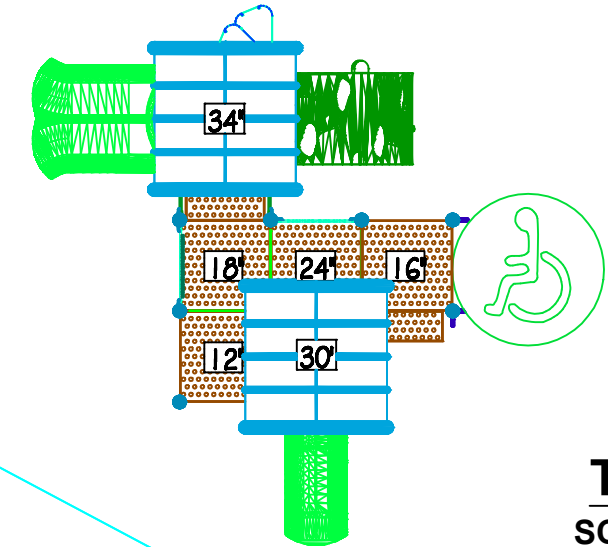

REAR VIEW
SCALE: CUSTOM

TOP VIEW
SCALE: CUSTOM

FRONT VIEW
SCALE: CUSTOM

PLAYGROUND SUPERVISION IS REQUIRED.

THIS DESIGN IS THE PROPERTY OF SUPERIOR RECREATIONAL PRODUCTS AND MAY NOT BE REPRODUCED OR USED IN ANY MANNER WITHOUT THE EXPRESSED WRITTEN CONSENT OF SUPERIOR RECREATIONAL PRODUCTS.