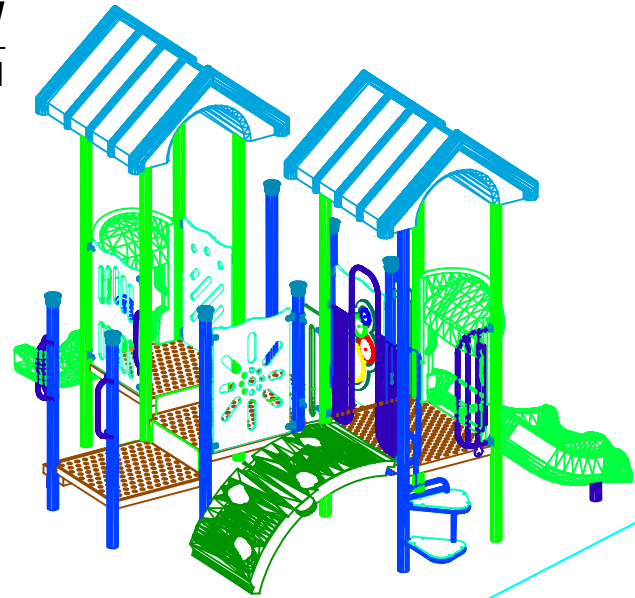

REAR VIEW
SCALE: CUSTOM

TOP VIEW
SCALE: CUSTOM

FRONT VIEW
SCALE: CUSTOM

PLAYGROUND SUPERVISION IS REQUIRED.

THIS DESIGN IS THE PROPERTY OF SUPERIOR RECREATIONAL PRODUCTS AND MAY NOT BE REPRODUCED OR USED IN ANY MANNER WITHOUT THE EXPRESSED WRITTEN CONSENT OF SUPERIOR RECREATIONAL PRODUCTS.