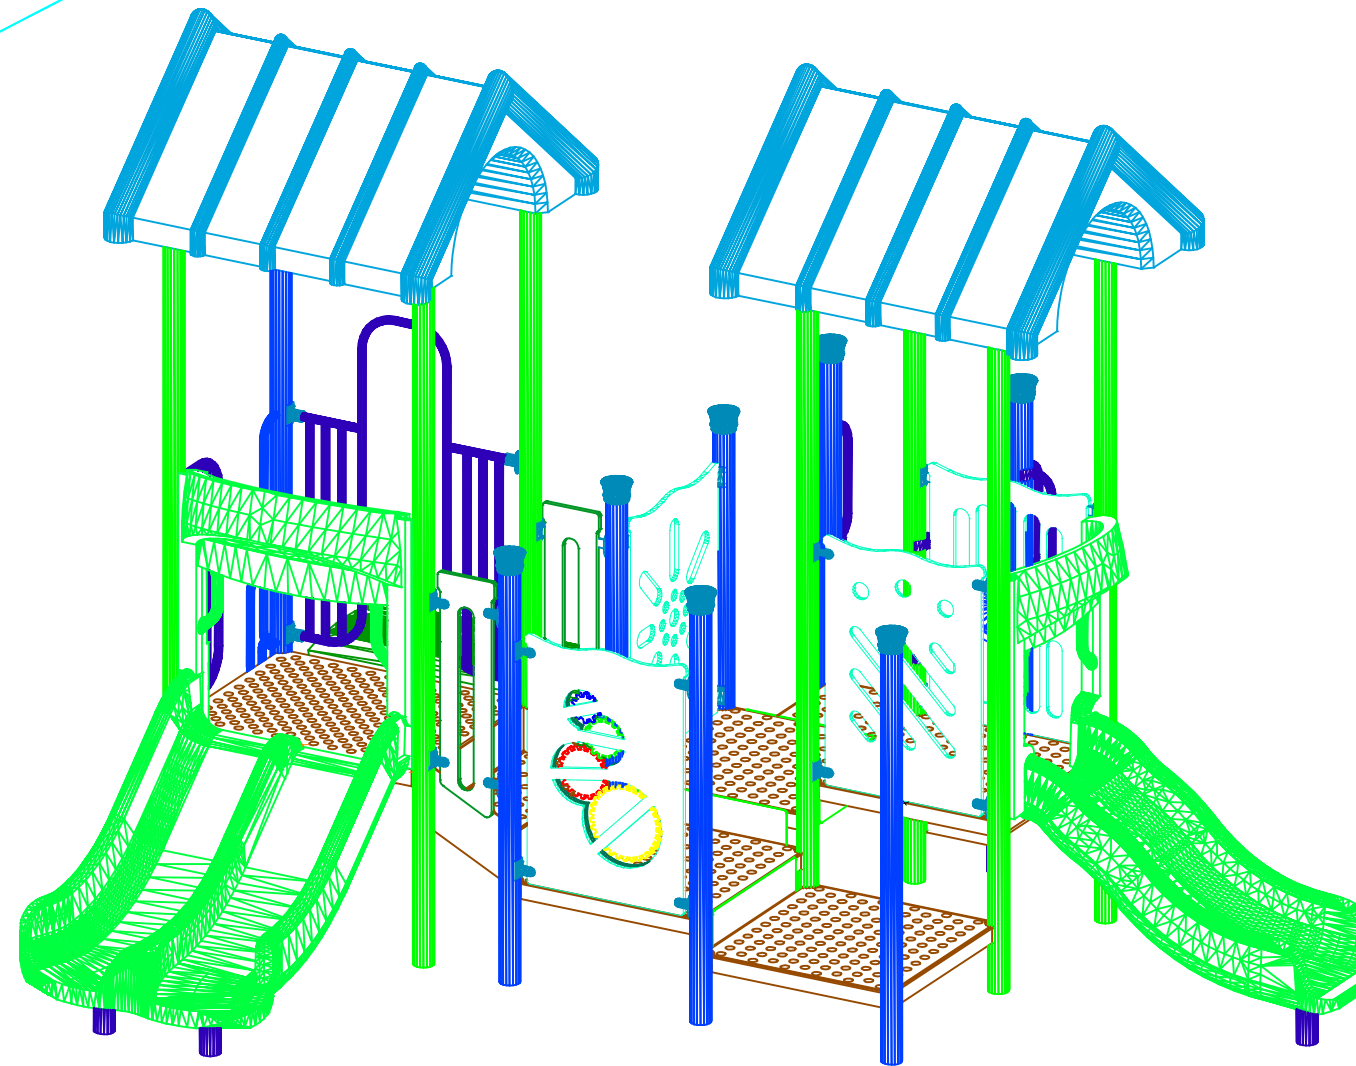

REAR VIEW
SCALE: CUSTOM

TOP VIEW
SCALE: CUSTOM

FRONT VIEW
SCALE: CUSTOM

PLAYGROUND SUPERVISION IS REQUIRED.

THIS DESIGN IS THE PROPERTY OF SUPERIOR RECREATIONAL PRODUCTS AND MAY NOT BE REPRODUCED OR USED IN ANY MANNER WITHOUT THE EXPRESSED WRITTEN CONSENT OF SUPERIOR RECREATIONAL PRODUCTS.